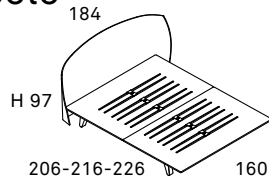

letti beds 1/2

caccaro

caccaro.com

tel. +39 049 9318911

BASE TALAMO
TALAMO BASE

BASE TALAMO CONTENITORE
TALAMO BASE WITH STORAGE UNIT

RETE A DOGHE
SLATTED BASE

RETE A DOGHE CONTENITORE
SLATTED BASE WITH STORAGE

parentesi

BASE 16 TESSILE *TEXTILE 16 BASE*

infolio

filesse

BASE 6-12 *BASE*

BASE 6-12 *BASE*

coccolo

BASE 6-12 *BASE*

BASE 6-12 *BASE*

tielle

letti e complementi

beds & complementary items 2/2

caccaro

caccaro.com

tel. +39 049 9318911

groove

tune

bag

pliè

opus

loto

L 55,2 H 55,2 P 50
W 55,2 H 55,2 D 50

punto

L 40 H 10 P 34
W40 H 10 D 34