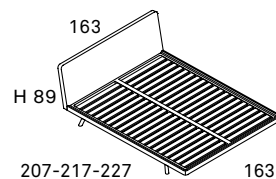

letti beds 1/2

caccaro

caccaro.com

tel. +39 049 9318911

BASE TALAMO
TALAMO BASE

BASE TALAMO CONTENITORE
TALAMO BASE WITH STORAGE UNIT

RETE A DOGHE
SLATTED BASE

RETE A DOGHE CONTENITORE
SLATTED BASE WITH STORAGE

parentesi

BASE 16 TESSILE *TEXTILE 16 BASE*

infolio

filesse

BASE 6-12 *BASE*

BASE 6-12 *BASE*

coccolo

BASE 6-12 *BASE*

BASE 6-12 *BASE*

tielle

letti e complementi

beds & complementary items 2/2

caccaro

caccaro.com

tel. +39 049 9318911

groove

tune

bag

pliè

opus

loto

L 55,2 H 55,2 P 50
W 55,2 H 55,2 D 50

punto

L 40 H 10 P 34
W40 H 10 D 34