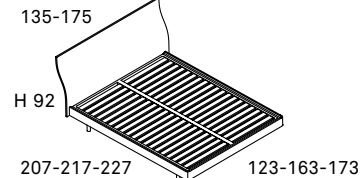

letti beds 1/2

caccaro

caccaro.com

tel. +39 049 9318911

BASE TALAMO
TALAMO BASE

BASE TALAMO CONTENITORE
TALAMO BASE WITH STORAGE UNIT

RETE A DOGHE
SLATTED BASE

RETE A DOGHE CONTENITORE
SLATTED BASE WITH STORAGE

parentesi

BASE 16 TESSILE *TEXTILE 16 BASE*

infolio

filesse

BASE 6-12 *BASE*

BASE 6-12 *BASE*

coccolo

BASE 6-12 *BASE*

BASE 6-12 *BASE*

tielle

letti e complementi

beds & complementary items 2/2

caccaro

caccaro.com

tel. +39 049 9318911

groove

tune

bag

pliè

opus

loto

L 55,2 H 55,2 P 50
W 55,2 H 55,2 D 50

punto

L 40 H 10 P 34
W40 H 10 D 34