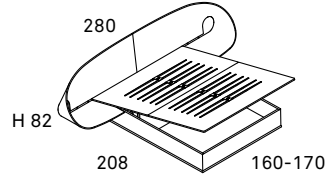

letti beds 1/2

caccaro

caccaro.com

tel. +39 049 9318911

BASE TALAMO
TALAMO BASE

BASE TALAMO CONTENITORE
TALAMO BASE WITH STORAGE UNIT

RETE A DOGHE
SLATTED BASE

RETE A DOGHE CONTENITORE
SLATTED BASE WITH STORAGE

parentesi

BASE 16 TESSILE *TEXTILE 16 BASE*

infolio

filesse

BASE 6-12 *BASE*

BASE 6-12 *BASE*

coccolo

BASE 6-12 *BASE*

BASE 6-12 *BASE*

tielle