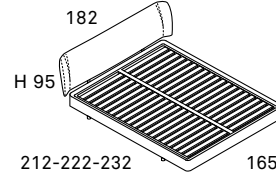

letti beds 1/2

caccaro

caccaro.com

tel. +39 049 9318911

BASE TALAMO
TALAMO BASE

BASE TALAMO CONTENITORE
TALAMO BASE WITH STORAGE UNIT

RETE A DOGHE
SLATTED BASE

RETE A DOGHE CONTENITORE
SLATTED BASE WITH STORAGE

parentesi

BASE 16 TESSILE *TEXTILE 16 BASE*

infolio

filesse

BASE 6-12 *BASE*

BASE 6-12 *BASE*

coccolo

BASE 6-12 *BASE*

tune

bag

pliè

opus

loto

L 55,2 H 55,2 P 50
W 55,2 H 55,2 D 50

punto

L 40 H 10 P 34
W40 H 10 D 34