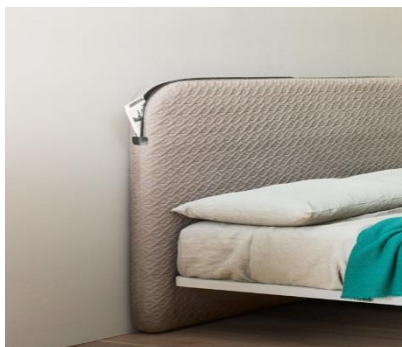

GROOVE - Innovative bed system where the wall becomes a multi-purpose headboard

Caccaro's constant search for the creation of one-of-a-kind home spaces with a strong personality has led to the reinterpretation of the night area with **Groove** – Monica Graffeo's design – an innovative bed system with an essential design for a night beyond expectations.

The traditional headboard disappears and becomes all one with the wall thanks to a particular aluminium wall bar which can be fitted at different heights depending on the required functions. This scenic element becomes the protagonist of the room: thanks to the numerous accessories, it can replace the traditional bedside unit and be turned into a practical shelf, or can be personalized with cushions-upholstered back panel, easy to position by sliding.

The innovative Groove bar features integrated LED lighting to recreate a predominant atmosphere of well-being, and a latest-generation audio system which, by means of a special App, can be controlled from smartphone and tablet.

Bag – Il tetto che diventa “pochette”

L'esperienza di Caccaro nel sviluppare sistemi contenitivi all'avanguardia e fortemente distintivi ha portato alla realizzazione di **Bag**: una struttura letto con testiera rivestita in tessuto, dotata di una capiente tasca interna, chiusa da una pratica zip, che diventa una grande “pochette”.